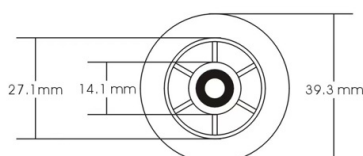

PRODUCT SHEET

Description:

Door Knob "Kiel", ABS Plastic, \varnothing 40mm, CPL, 6-12mm Glass, Drill Hole \varnothing 15 mm

Item number:

15.24.088-0

Units	Box	Carton	HS Code	Barcode
Pcs.	1	200	3903300000	
				5704866511285