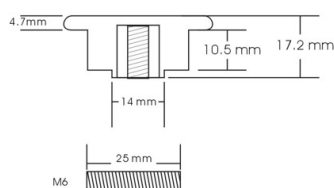

PRODUCT SHEET

Description:

Door Knob "Kiel", ABS Plastic, \varnothing 40mm, CPL, 6-12mm Glass, Drill Hole \varnothing 15 mm

Item number:

15.24.088-0

Units	Box	Carton	HS Code	Barcode
Pcs.	1	200	3903300000	
				5704866511285